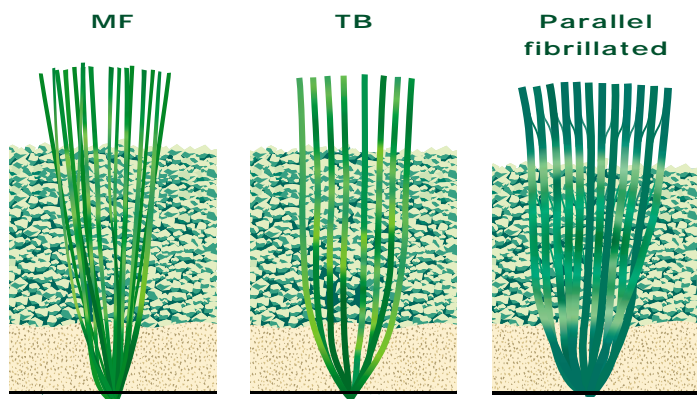

MONDOTURF

FIBERS

A new generation of fibers with reduced fibrillation pattern or no fibrillation, in association with a new polymer, provides durability, performance and playing characteristics similar to natural grass.

New pattern of fibrillated and non-fibrillated fibers

Mondo's new generation of fibers improves the aesthetic of the grass field while greatly increasing the durability of the fiber. The fiber looks and feels like natural grass without compromising the turf bind.

A better molecular alignment and a straight line molecular direction provide dimensional memory and a greater capacity of recovery. The new molecular structure contributes to the durability and the performance of the fiber; the fiber feels soft and has a greater elastic memory that ensures the fiber will retain its appearance and will not deform even after many years of use.

Completely integrated design and production of all components: yarn, backing, FTS underlayment and infill materials.

MF

- Truly extruded monofilament
- High quality components and UV stabilization package
- Most realistic grass-looking product on the market
- High thickness blade supplies superior dimensional memory
- Elliptical cross section prevents fibrillation
- Greatest tuft bind on the market
- Ball roll similar to natural grass

TB

- 3rd generation non-fibrillated fiber
- High quality components and UV stabilization package
- High durability - up to 20,000 Lisport Cycles
- Slightly curly fiber prevents granule migration
- Ideal for high-traffic / low maintenance applications

PF