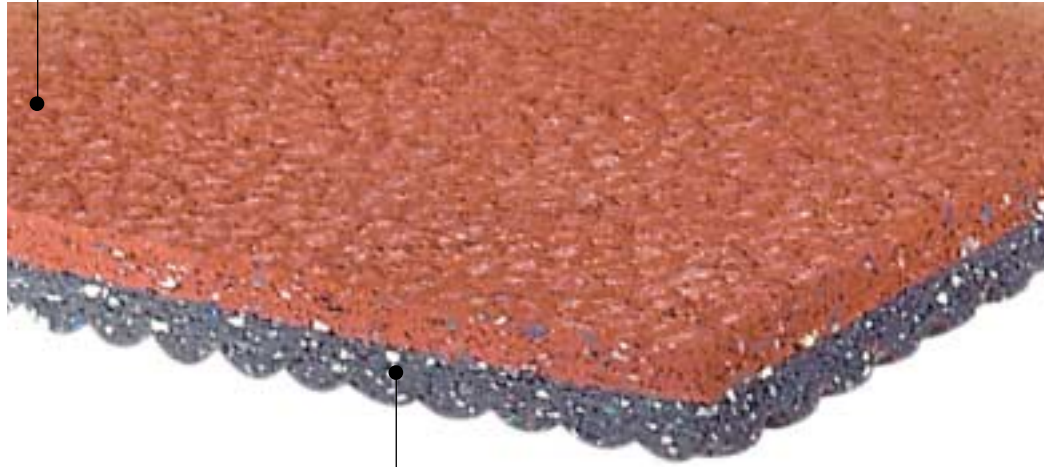

INDOOR JOGGING TRACK

SPORTFLEX

MONDO

ENGINEERED FOR HUMAN VITALITY

INDOOR JOGGING TRACK

MULTIPURPOSE

SPORTFLEX

TOP LAYER

Unique sealskin embossing allows for easy maintenance and excellent traction. The coefficient of friction and shore hardness can be adjusted during production to meet requirements of specific athletic or sporting activities.

SHOCK ABSORPTION LAYER

Unparalleled safety and comfort made of molded and vulcanized recycled rubber.

SPECS
WEB

Custom colors available on order

TEXTURE: Sealskin embossing
ROLL LENGTH: 20' to 40' (6 to 12 m)

ROLL WIDTHS: 3' (.92 m), 4' (1.22 m), 5' (1.52 m), 6' (1.83 m)
THICKNESSES: 1/4" (6 mm), 5/16" (8 mm), 3/8" (10 mm), 1/2" (13 mm), 9/16" (14 mm)

ENGINEERED FOR HUMAN VITALITY

sales office: 800 441 6645 email: mondo@mondousa.com website: www.mondousa.com